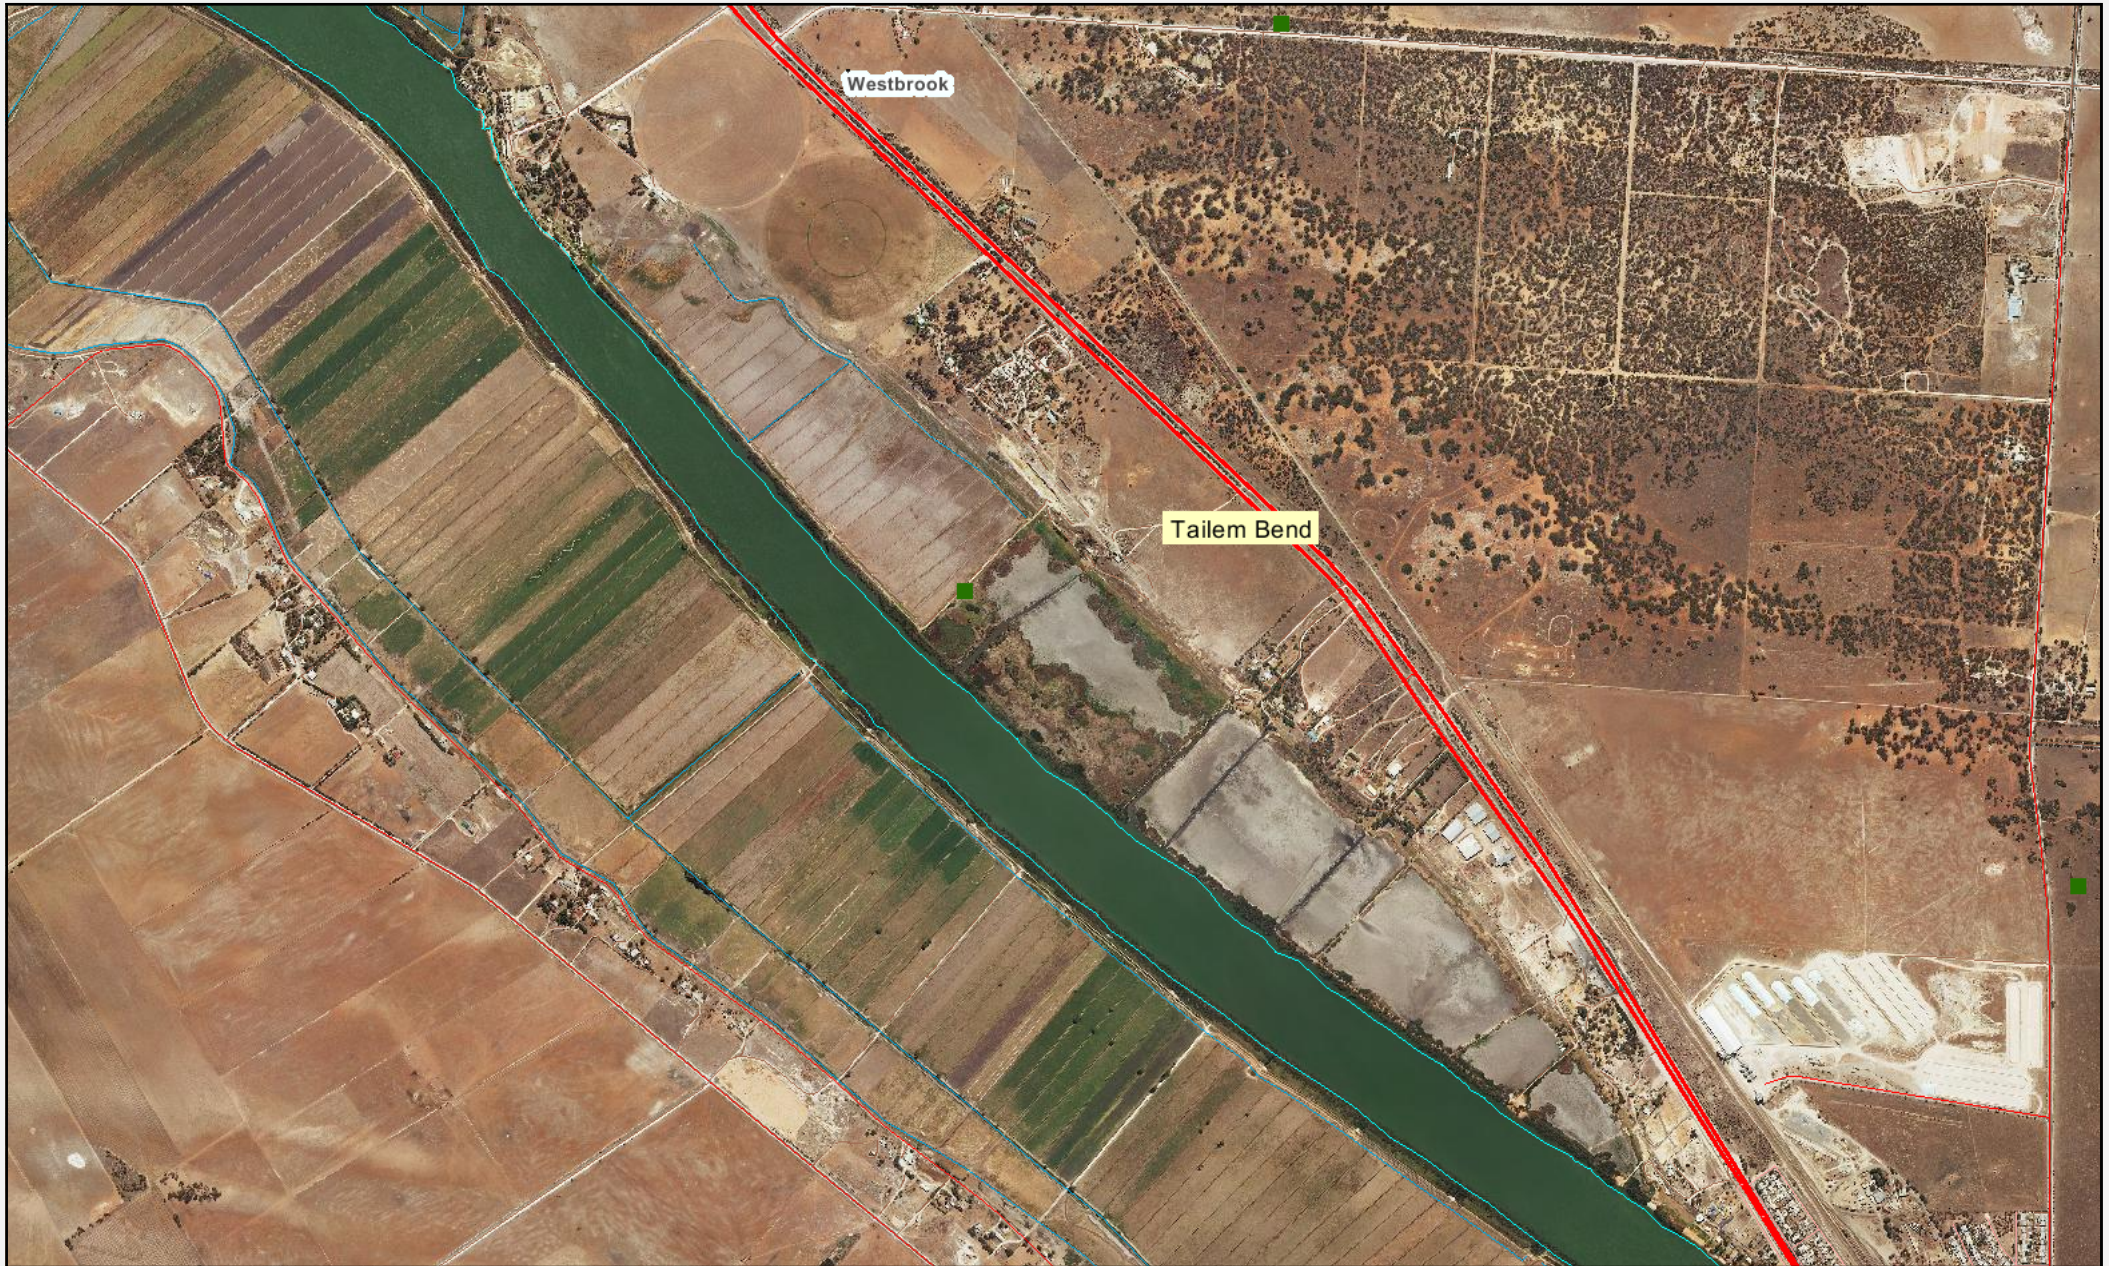

# Tailem Bend

Map data is compiled from a variety of sources and hence its accuracy is variable.

Produced: 14 September 2009 at [www.naturemaps.sa.gov.au](http://www.naturemaps.sa.gov.au)

Copyright Department for Environment and Heritage 2006. Although every effort has been made to ensure the accuracy of the information displayed, the Department, its agents, officers and employees make no representations, either express or implied, that the information displayed is free from error or omissions or fit for your particular purpose and expressly disclaims all liability for loss or damage arising from reliance upon the information displayed. Consultation with relevant authorities should be sought prior to decisions being made based on this data.

Projection: Lambert Conformal Conic  
Datum: Geocentric Datum of Australia, 1994